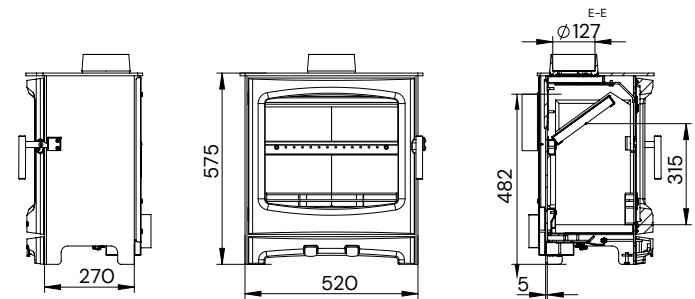

EFTW

Terra Freestanding

A+

KEY FEATURES

- Fuel: Wood or Smokeless Fuel
- Heat Output: Wood-6kw/Smokeless 7.5kw
- Efficiency: 83.9%
- Flue Size: 125mm
- Extra-large glass door
- Sleek contemporary design
- Outstanding efficiency
- Elcofire Clean Glass Technology
- Available with or without Multifuel Kit
- Cool touch handle
- External air
- Ecodesign Ready
- Easy to light and install
- Standard Top or Rear Flue outlet