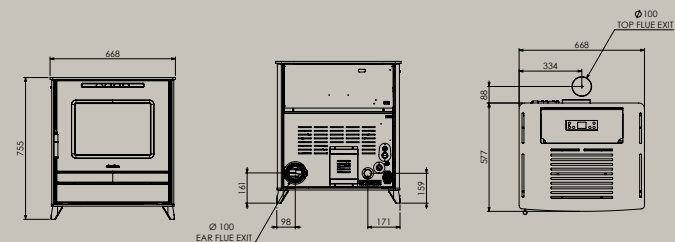

EFSTP25

Strata 25

The Elcofire Strata 25 is the bigger sister of the famous Strata 17 Boiler which is a small free standing pellet boiler stove with fan assisted heat to the room for central heating with an enhanced thermal exchanger and cast-iron door, ensuring maximum heat transfer while minimizing fuel consumption, Strata is the most popular pellet boiler stoves in the Irish/UK Market.

KEY FEATURES

- 4.5kw – 24kw Water Output
- 94.4% Efficient
- Wi Fi Enabled as Standard
- Additional Emergency back-up display panel
- Cast Iron Burning Pot
- Cast Iron Door
- Easy access for maintenance
- Daily & Weekly Programmer
- Independently controllable Room fan
- Pellet tank capacity: 15 kg
- Heated room size: 110 – 360 mc
- Removeable Legs to decrease height
- Optional Top flue connector available for ease of installation

A+