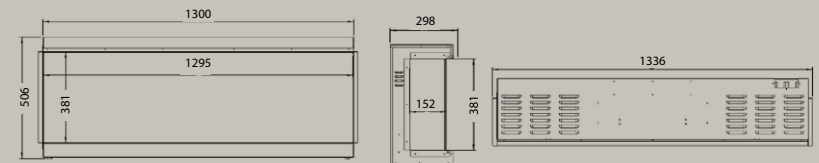

The configuration of this sample is 1 sided

EFS1300

Sol[®] - 1300

A+

KEY FEATURES

- Motion™ Flame and Log Technology
- Ultra-Realistic Illuminated Glowing/Pulsating Log Set
- 10 Unique Flame Colours with Down Lighting and Ember Bed Lighting
- Black Shattered Glass Crystal Ember Bed, Shattered base with Black & Cream dressing.
- Low Energy LED Flame Technology
- Hidden Manual Button Controls
- Fully Functional Remote Control
- Wifi enabled as Standard
- On/Off Fire Crackling noise (pre-set to off)
- Can be Installed Beneath a TV
- Variable Heat with Thermostat with built in timer
- Variable Flame Controls
- 220 Volt Plug
- Do it Yourself Installation Instructions
- Optional 4 – Sided Edge Trim Frame for Single Sided Installations
- 4 different Installation Configuration 3 Sided, 2 Sided or 1 Sided