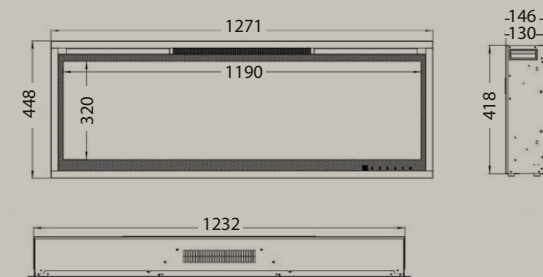

## KEY FEATURES

- Motion™ Flame & Log Technology with Ultra-Realistic Translucent Log Set
- 10 Flame Colours with Down & Ember Bed Lighting
- Black Acrylic Crystal Ember Bed
- Low Energy LED Technology with Hidden Touch Controls
- Remote Control with WiFi Enabled & Optional Crackling Sound
- Variable Heat with Timer & Flame Control
- 220 Volt Plug & DIY Installation
- 4-Sided Trim Included
- Wall Hanging Kit included
- Ultra-Slim only 130mm Depth