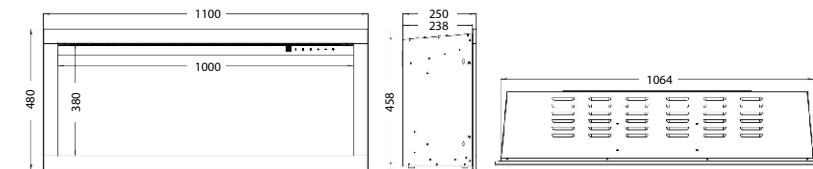

EFM1100

Motion[®] - 1100

A+

KEY FEATURES

- Motion™ Flame and Log Technology
- Ultra-Realistic Illuminated Glowing/Pulsating Log Set
- 10 Unique Flame Colours with Down Lighting and Ember Bed Lighting
- Black Acrylic Crystal Ember Bed
- Low Energy LED Flame Technology
- Hidden Manual Touch Screen Button Controls
- Sleek Remote
- Can be Installed Beneath a TV
- Variable Heat with Thermostat with built in timer
- Variable Flame Controls
- 220 Volt Plug
- Do it Yourself Installation Instructions
- 4-Sided Finish Trim Kit Included
- Optional frameless kit is available, allowing you to remove the standard 4-sided frame included with the fireplace