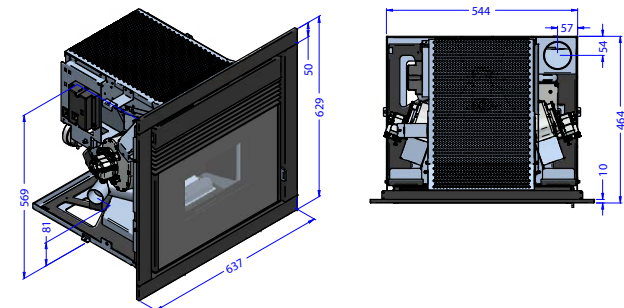

EFLIP

Lima 7 inset stove

The Lima Inset Pellet Stove is the smallest of its kind that can be retrofitted into a standard fireplace with a robust design and an easy slide out drawer to load your pellets.

KEY FEATURES

- 3.0kw – 7kw Output
- Built in 3 Button Display Touch Panel
- Wifi & Remote control as standard
- Daily & Weekly Programmer
- Cast Iron Steel Burning Pot
- Pellet consumption per hour: Max 1.0 kg/h – Min 0.5 kg/h
- Pellet tank capacity: 8 kg
- Heated room size: 70 – 170 mc
- Easy Slide Out Loading Drawer to fill up with pellets
- Available with 3 or 4 sided frames

A+

elcofire