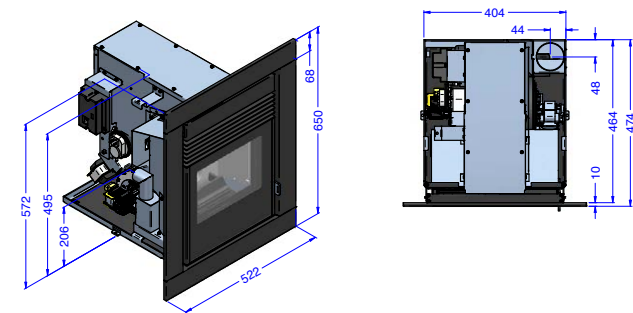

EFLIP5

Lima 5 inset stove

The Lima 5 Inset Pellet Stove is another pellet stove but with less features and more simple approach that can be retrofitted into a standard 16" fireplace with its simple design and an easy slide out drawer to load your pellets.

KEY FEATURES

- 2.5kw – 5.0kw Output
- Built in 3 Button Display Touch Panel
- Cast Iron Burning Pot
- Wifi Enabled as Standard
- Daily & Weekly Programmer
- Pellet consumption per hour: Max 1.0 kg/h – Min 0.5 kg/h
- Pellet tank capacity: 6.5 kg
- Heated room size: 70 – 150 mc
- Easy Slide Out Loading Drawer to fill up with pellets
- Optional Base kit for 4-sided frame available
- Optional Top flue connector available for ease of installation

A+

elcofire