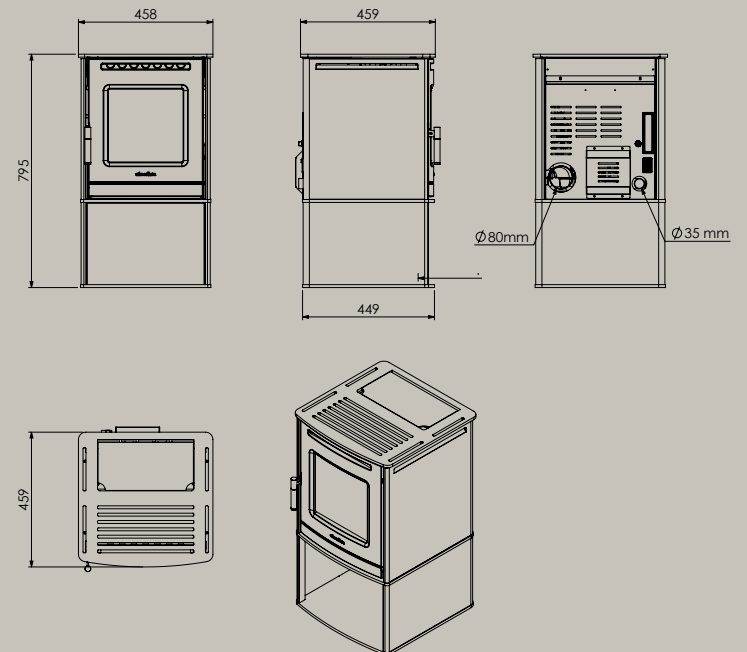

EFKOPLS

Kora Log Store (logstore only)

Enhance your Kora Stove with the under stove log store and give you a taller look.

Optional
extra

KEY FEATURES

- Easy to install
- Must be purchased and installed before installation of stove