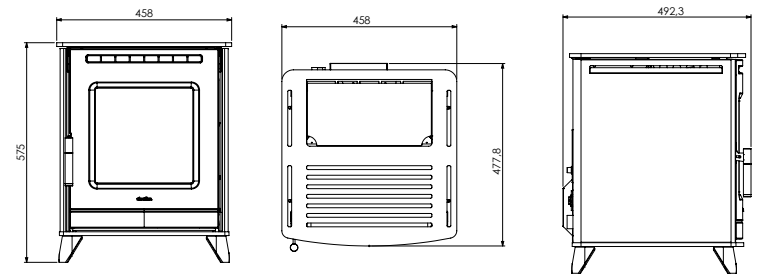

KEY FEATURES

A+

- 3.0kw – 6.0kw Output
- Wifi & Thermostatic remote control as standard
- Additional Emergency back-up display panel
- Black ceramic bricks in heating chamber
- Cast Iron Burning Pot
- Cast Iron Door
- Daily & Weekly Programmer
- Independently controllable Room fan
- Pellet consumption per hour: Max 1.0 kg/h – Min 0.5 kg/h
- Pellet tank capacity: 12 kg
- Heated room size: 70 – 160 mc
- Removeable Legs to decrease height
- Optional Top flue connector available for ease of installation