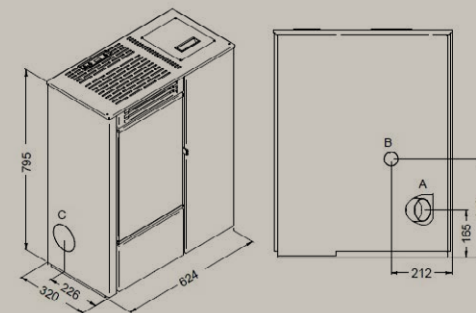

EFKISP

Kiva slimline freestanding

The Elcofire Slimline Kiva combines all the efficiency and style of the Kiva in an ultra-slim design. Featuring the same enhanced thermal exchanger for maximum heat transfer with minimal fuel consumption, it delivers powerful performance in a space-saving format. The refined front panel and brand-new glass door create a sleek, contemporary look that brings warmth and style to any interior, even where space is at a premium.

KEY FEATURES

A+

- 2.5kw – 8.0kw Output
- Wi Fi enabled
- 3 Button Display Touch Panel
- Daily & Weekly Programmer
- Cast Iron Steel Burning Pot
- Pellet consumption per hour: Max 2.0 kg/h – Min 0.6 kg/h
- Pellet tank capacity: 11 kg
- Heated room size: 70 – 200 mc