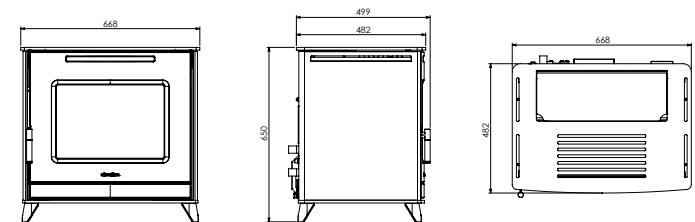

EFSTP16

Strata

The Strata is a small free standing pellet boiler stove with fan assisted heat to the room for central heating with an enhanced thermal exchanger and cast iron door ensuring maximum heat transfer while minimizing fuel consumption.

KEY FEATURES

- 4.5kw – 16kw Output
- Wifi Enabled as Standard
- Additional Emergency back-up display panel
- Cast Iron Burning Pot
- Cast Iron Door
- Easy access for maintenance
- Daily & Weekly Programmer
- Silent Running Independently controllable Room fan
- Pellet tank capacity: 12 kg
- Heated room size: 110 – 360 mc
- Removeable Legs to decrease height
- Optional Top flue connector available for ease of installation

A+

elcofire