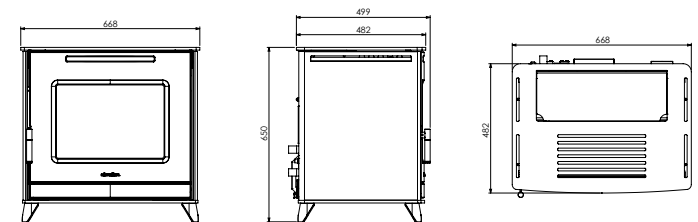

EFSTP16

Strata

The Strata is a small free standing pellet boiler stove with fan assisted heat to the room for central heating with an enhanced thermal exchanger and cast iron door ensuring maximum heat transfer while minimizing fuel consumption.

A+

KEY FEATURES

- 4.5kw – 15kw Output
- Wifi Enabled as Standard
- Additional Emergency back-up display panel
- Cast Iron Burning Pot
- Cast Iron Door
- Easy access for maintenance
- Daily & Weekly Programmer
- Silent Running with independent Fan Control
- Pellet tank capacity: 12 kg
- Heated room size: 110 – 360 mc
- Removeable Legs to decrease height
- Optional Top flue connector available for ease of installation