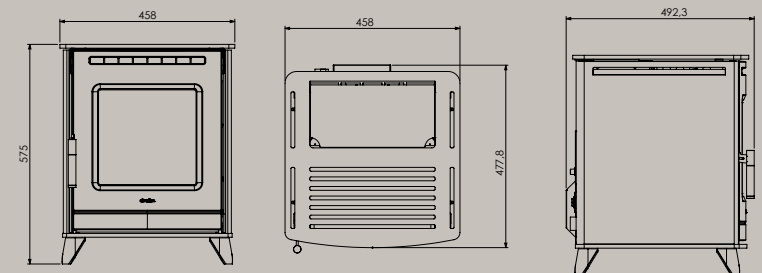

The Kora Free Standing Pellet Stove is a small compact stove with an enhanced thermal exchanger and cast-iron door ensures maximum heat transfer while minimizing fuel consumption and be retrofitted in front of a fireplace or alcove.

EFKOP6

Kora freestanding

KEY FEATURES

- 3.0kw – 6.0kw Output
- Wifi & Thermostatic remote control as standard
- Additional Emergency back-up display panel
- Black ceramic bricks in heating chamber
- Cast Iron Burning Pot
- Cast Iron Door
- Daily & Weekly Programmer
- Silent Running
- Pellet consumption per hour: Max 1.0 kg/h – Min 0.5 kg/h
- Pellet tank capacity: 12 kg
- Heated room size: 70 – 160 mc
- Removeable Legs to decrease height
- Optional Top flue connector available for ease of installation

A+