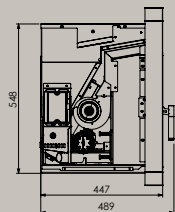

Cooper deep fit frame

Optional extra

Introducing a deeper frame for Cooper inset stove to accommodate a shallow fireplace depth.

KEY FEATURES

- Reduces the current stove depth by 55mm
- Wifi & Thermostatic remote control as standard
- Matt Black Finish
- 3 & 4 Sided as Standard in the box