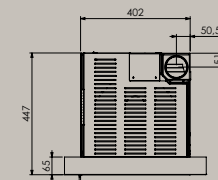

Cooper deep fit frame

Optional extra

Introducing a deeper frame for Cooper inset stove to accommodate a shallow fireplace depth.

KEY FEATURES

- Reduces the current stove depth by 55mm
- Wifi & Thermostatic remote control as standard
- Matt Black Finish
- 3 & 4 Sided as Standard in the box