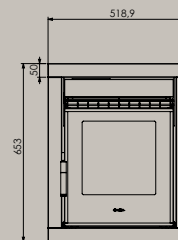

Cooper deep fit frame

Optional extra

Introducing a deeper frame for Cooper inset stove to accommodate a shallow fireplace depth.

KEY FEATURES

- Reduces the current stove depth by 55mm
- Wifi & Thermostatic remote control as standard
- Matt Black Finish
- 3 & 4 Sided as Standard in the box