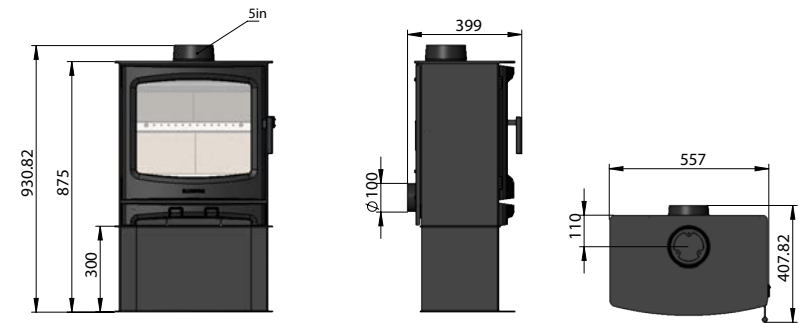

KEY FEATURES

- Easy to install
- must be purchased and installed before installation of stove.