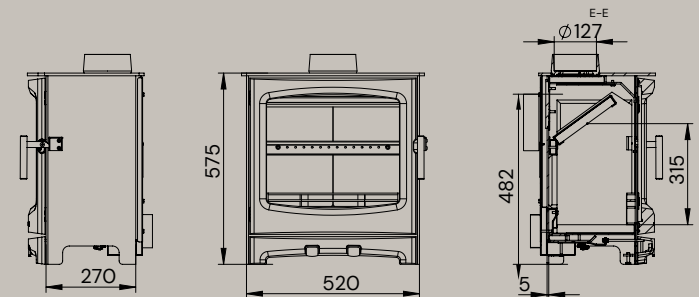

## KEY FEATURES

- Fuel: Wood or Smokeless Fuel
- Heat Output: Wood-6kw/Smokeless 7.5kw
- Efficiency: 83.9%
- Flue Size: 125mm
- Extra-large glass door
- Sleek contemporary design
- Outstanding efficiency
- Elcofire Clean Glass Technology
- Available with or without Multifuel Kit
- Cool touch handle
- External air
- Ecodesign Ready
- Easy to light and install
- Standard Top or Rear Flue outlet