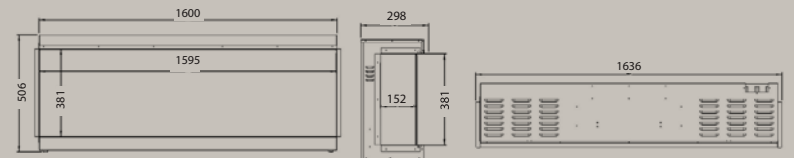

The configuration of this sample is 1 sided

EFS1300

Sol[®] - 1300

A+

KEY FEATURES

- Motion™ Flame and Log Technology
- Ultra-Realistic Illuminated Glowing/Pulsating Log Set
- 10 Unique Flame Colours with Down Lighting and Ember Bed Lighting
- Black Shattered Glass Crystal Ember Bed, Shattered base with Black & Cream dressing.
- Low Energy LED Flame Technology
- Hidden Manual Button Controls
- Fully Functional Remote Control
- Wifi enabled as Standard
- On/Off Fire Crackling noise (pre-set to off)
- Can be Installed Beneath a TV
- Variable Heat with Thermostat with built in timer
- Variable Flame Controls
- 220 Volt Plug
- Do it Yourself Installation Instructions
- Optional 4 – Sided Edge Trim Frame for Single Sided Installations
- 4 different Installation Configuration 3 Sided, 2 Sided or 1 Sided

The configuration on this fire is 2 Sided
(Corner Right)

The configuration on this fire is 1 Sided
Frameless

Optional 20mm Edge Trim available

elcofire

BEYOND EXPECTATION

YOUR DEDICATED SALES AGENT:

elcofire.com    