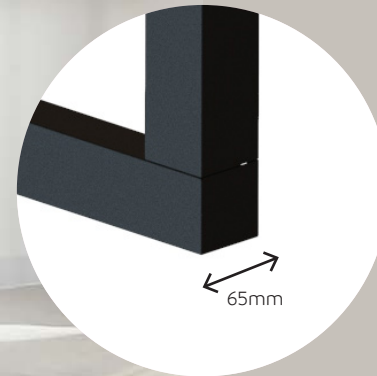

# Lima deep fit frame

Optional extra

Introducing a deeper frame for Lima inset stove to accommodate a shallow fireplace depth.

## KEY FEATURES

- Reduces the current stove depth by 55mm
- Matt Black Finish
- 3 & 4 Sided as Standard in the box