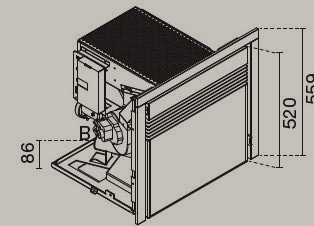

## KEY FEATURES

- 3.0kw – 6.5kw Output
- Wi Fi enabled & remote control as standard
- Built in 3 Button Display Touch Panel
- Daily & Weekly Programmer
- Cast Iron Steel Burning Pot
- Pellet consumption per hour: Max 1.0 kg/h – Min 0.5 kg/h
- Pellet tank capacity: 8 kg
- Heated room size: 70 – 160 mc
- Easy Slide Out Loading Drawer to fill up with pellets
- Available with 3 or 4 sided frames

# Lima deep fit frame

Optional extra

Introducing a deeper frame for Lima inset stove to accommodate a shallow fireplace depth.

## KEY FEATURES

- Reduces the current stove depth by 55mm
- Matt Black Finish
- 3 & 4 Sided as Standard in the box