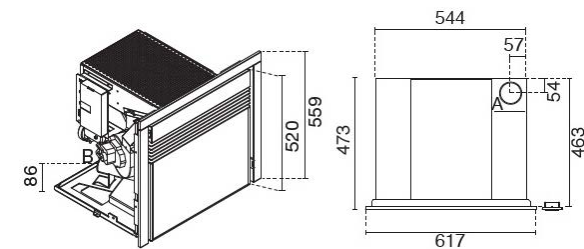

## KEY FEATURES

- 3.0kw – 6.5kw Output
- Wi Fi enabled & remote control as standard
- Built in 3 Button Display Touch Panel
- Daily & Weekly Programmer
- Cast Iron Steel Burning Pot
- Pellet consumption per hour: Max 1.0 kg/h – Min 0.5 kg/h
- Pellet tank capacity: 8 kg
- Heated room size: 70 – 160 mc
- Easy Slide Out Loading Drawer to fill up with pellets
- Available with 3 or 4 sided frames