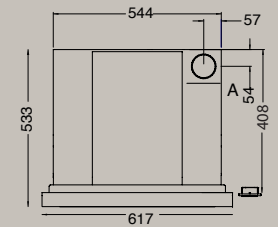

## KEY FEATURES

- Reduces the current stove depth by 55mm
- Matt Black Finish
- 3 & 4 Sided as Standard in the box