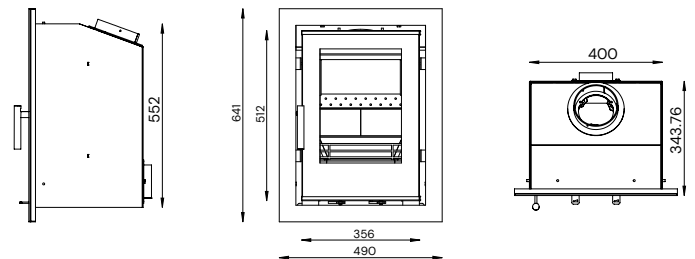

EFLGW

Luna Inset Glass

A+

KEY FEATURES

- Fuel: Wood or Smokeless Fuel
- Heat Output: Wood-5kw/Smokeless 6kw
- Efficiency: 83.0%
- Flue Size: 125mm
- Extra-large glass door
- Sleek contemporary design
- Outstanding efficiency
- Elcofire Clean Glass Technology
- Available with 3 or 4 sided frames
- Cool touch handle
- External air
- Ecodesign Ready
- Easy to light and install