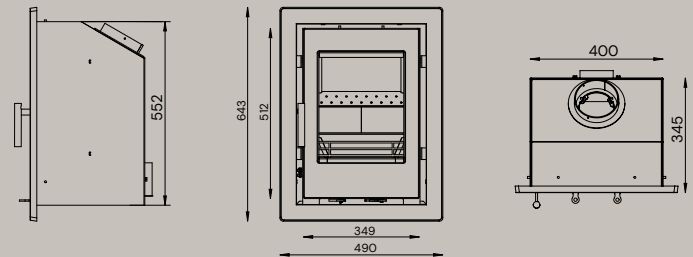

EFLCW

Luna Inset – Cast Iron

A+

KEY FEATURES

- Fuel: Wood or Smokeless Fuel
- Heat Output: Wood-5kw/Smokeless 6kw
- Efficiency: 83.0%
- Flue Size: 125mm
- Extra-large glass door
- Sleek contemporary design
- Outstanding efficiency
- Elcofire Clean Glass Technology
- Available with 3 or 4 sided frames
- Cool touch handle
- External air
- Ecodesign Ready
- Easy to light and install