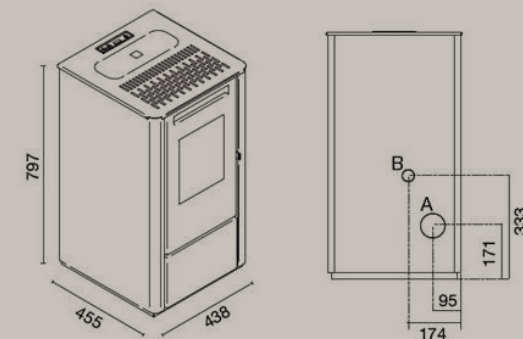

## KEY FEATURES

- 2.5kw – 8.0kw Output
- Wi Fi enabled & Remote Control as standard
- 3 Button Display Touch Panel
- Daily & Weekly Programmer
- Stainless Steel Burning Pot
- Pellet consumption per hour: Max 2.0 kg/h – Min 0.6 kg/h
- Pellet tank capacity: 11 kg
- Heated Room Size: 140 – 200 mc