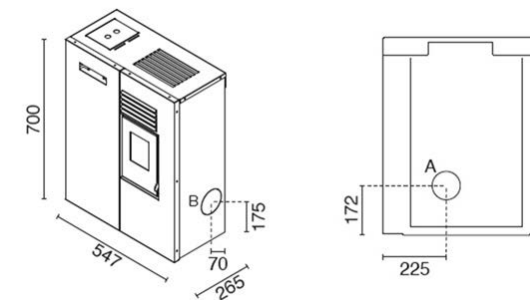

## KEY FEATURES

- 2.1kw – 4.6kw Output
- Wi Fi enabled & remote control as standard
- 3 Button Display Touch Panel
- Daily & Weekly Programmer
- Measurements: W 559mm x D 265mm x H 694 mm
- Stainless Steel Burning Pot
- Smoke output: Rear & Side Option
- Pellet consumption per hour: Max 1.0 kg/h – Min 0.5 kg/h
- Pellet tank capacity: 4.7 kg
- Heated room size: 40 – 100 mc